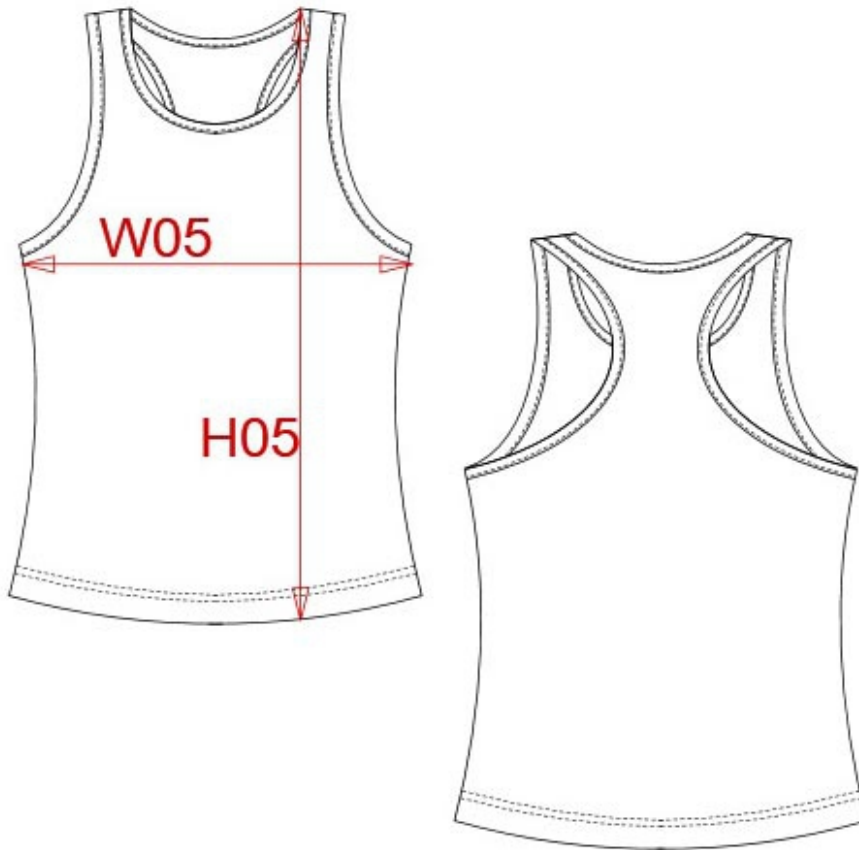

XS – XL

Description:

Narrow binding on neckline and armholes, double seams, racerback, quick drying

Available colors:

white

black

lime

fluorescent
yellow

aqua blue

MEASUREMENT

Description	XS	S	M	L	XL		
H05 (L) Hauteur totale / Total height	62	64	66	68	70		
W05 (L) 1/2 largeur poitrine à 1.5cm de l'emmanchure / 1/2 chest width at 1.5cm below armhole	40	43	46	49	52		