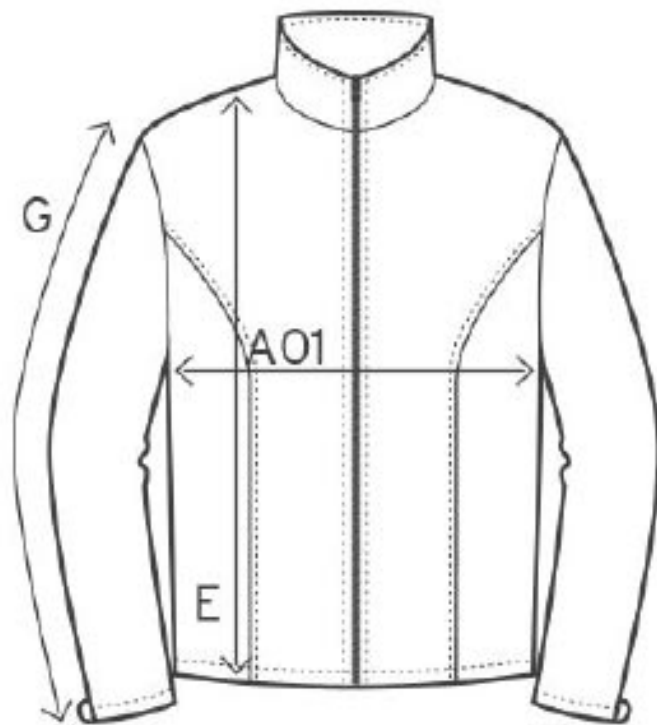

### Description:

---

Tailored fit, wind repellent, stand-up collar, cuffs on sleeves and hem with elastane, concealed zip, 2 side pockets with decorative stitching, reinforced shoulder seams, contrasting inner side

**measurement table (cm)**

	S	M	L	XL	XXL	XXXL	4XL	5XL
A01	50	53	56	59	62	67	72	77
E	70	72	74	76	78	78	79	79
G	65	66,5	68	69,5	71	71	71	71

A01 1/2 CHEST

E BODY LENGTH

G SLEEVE LENGTH