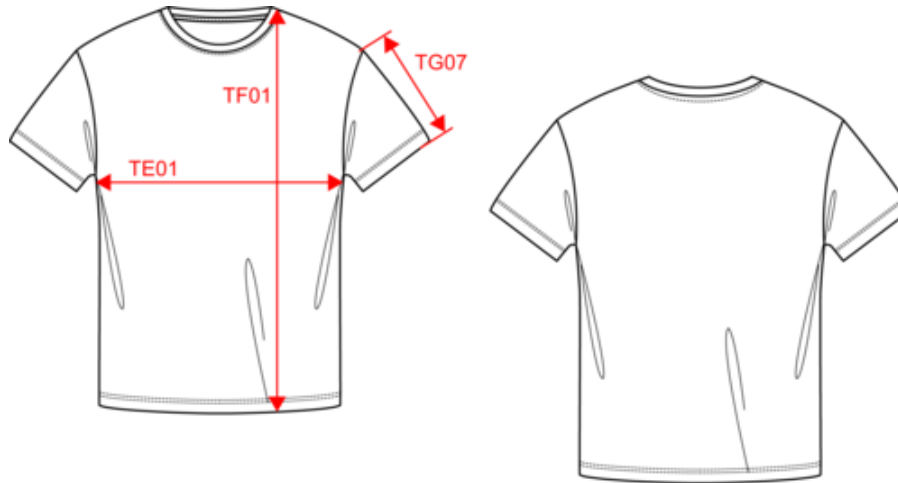

WK306

Men's antibacterial short-sleeved t-shirt

65% polyester / 35% combed cotton. Vortex anti-pilling yarn. Enzyme and silicone wash. Jersey fabric. Antibacterial treatment. Straight fit. Washable at 60°C. Round neckline with contrasting taped neck in a jersey knit. 1x1 ribbed neckline. Twin-needle finish on the cuffs and bottom hem. Tear Away brand label for easy decoration access.

More information

Logistic

Country of origin

BD - Bangladesh

Customs code

61099020

WK306

Men's antibacterial short-sleeved t-shirt

Dimensions (cm)

Measurements in cm	S	M	L	XL	XXL	3XL	4XL	5XL
TE01 - 1/2 chest width at 1.5cm below armhole	51.00	54.00	57.00	60.00	63.00	66.00	69.00	72.00
TF01 - Total height from HSP	70.00	72.00	74.00	76.00	78.00	80.00	82.00	84.00
TG07 - Short sleeve length	22.00	22.75	23.50	24.25	25.00	25.75	26.50	27.25