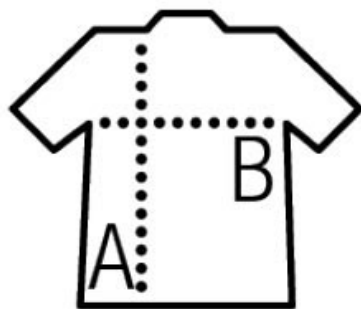

### SOL'S | Anfield

Training Signal Shirt

**Article no.:**

25.0210

**Material**

80g/m<sup>2</sup>, 100% breathable polyester mesh

**Sizes**

XS – XL

**Description:**

Round neckline edged tone-in-tone, neon colors for good visibility during nighttime training

**Available colors:**

bright green

lemon

orange

red

royal blue

Size	XS	M	XL
------	----	---	----

60/48

65/54

70/60