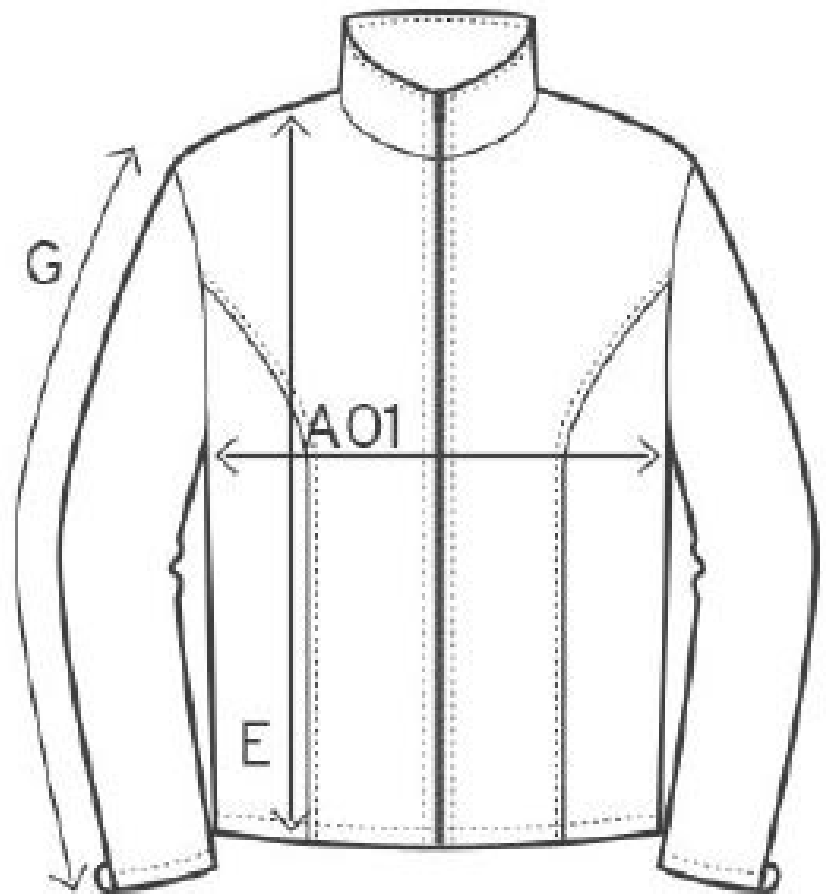

### Description:

---

Stand-up collar, cuffs and waistband with elastane, concealed full-length zip tone-in-tone, 2 side pockets with zip, roughened inside, 60° washable, suitable for tumble drying

### measurement table (cm)

	XS	S	M	L	XL	XXL	XXXL
A02	44	46	48	51	54	57	62
E	61	63	65	67	69	71	73
G	62	63	64	65	66	67	68

A02 1/2 CHEST

E BODY LENGTH

G SLEEVE LENGTH