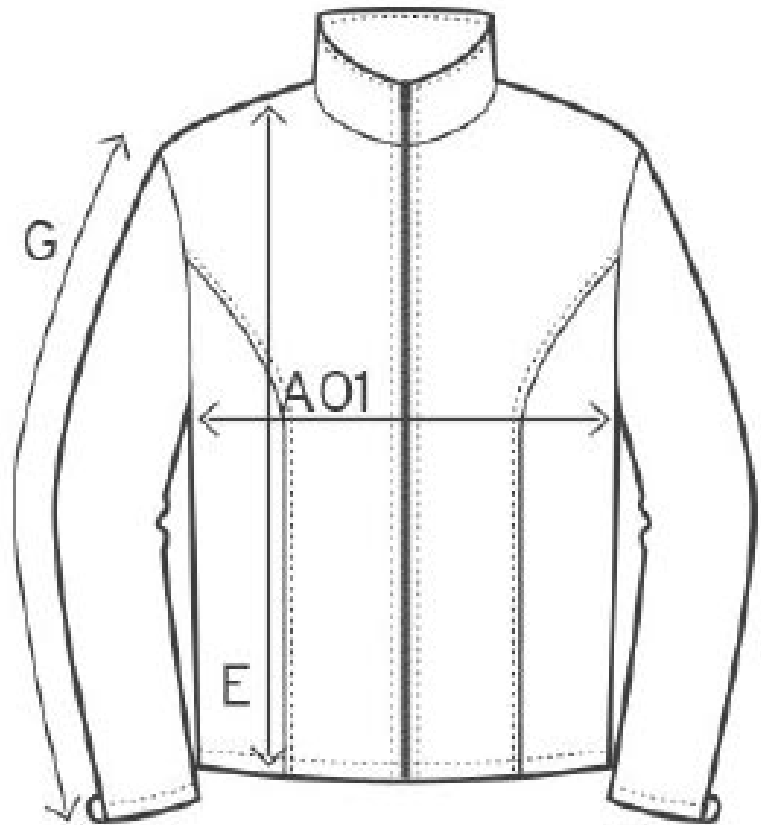

Description:

Tailored fit, wind repellent, stand-up collar, cuffs on sleeves and hem with elastane, concealed zip, 2 side pockets with decorative stitching, reinforced shoulder seams, contrasting inner side

Available colors:

graphite /
light grey

light grey /
black

red /
light grey

turquoise /
light grey

navy /
light grey

black /
light grey

measurement table (cm)

	XS	S	M	L	XL	XXL	XXXL
A01	43	46	49	52	55	58	62
E	59	61	63	65	67	70	73
G	61	63	65	67	69	69	70

- A01 1/2 CHEST
- E BODY LENGTH
- G SLEEVE LENGTH