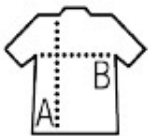

### Description:

High stand-up collar, without cuff on the hem, 2 side pockets that match the lining, 30° washable, not suitable for tumble drying

### Available colors:

black

metal grey

neon lime

dark pink

navy

Sizes	S	M	L	XL	XXL
A/B	60/47	62/49	64/51	66/53	68/55