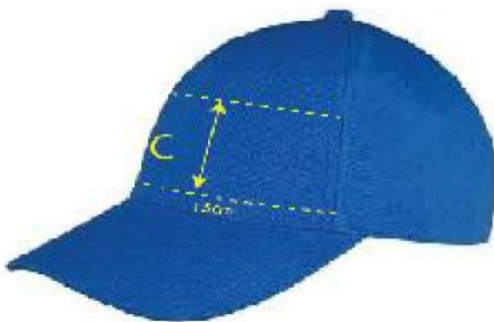

Result Headwear | RC084X

5 Panel Cap

Article no.:

28.084X

Material

260g/m², 65% polyester, 35% cotton

Sizes

onesize

Description:

Pre-formed peak, seamless reinforced front panel, stitched eyelets, velcro fastener, TearAway label

Available colors:

Measures in cms

	ONE SIZE ADULTS		TOL +/-
A	MINIMUM ADJUSTABLE CAP CIRCUMFERENCE	59.0	1.0
B	MAXIMUM ADJUSTABLE CAP CIRCUMFERENCE	63.0	1.0
C	MAXIMUM DECORATORS UPSTAND HEIGHT	5.5	1.0