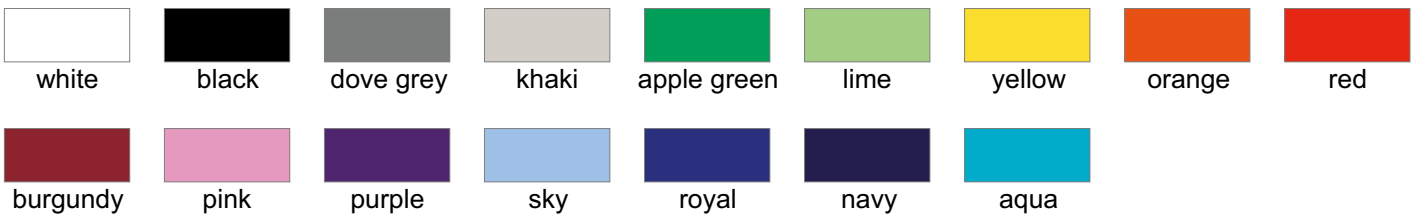

Result Headwear | RC084X

5 Panel Cap

Article no.:

28.084X

Material

260g/m², 65% polyester, 35% cotton

Sizes

onesize

Description:

Pre-formed peak, seamless reinforced front panel, stitched eyelets, velcro fastener, TearAway label

Available colors:

Measures in cms

	ONE SIZE ADULTS		TOL +/-
A	MINIMUM ADJUSTABLE CAP CIRCUMFERENCE	59.0	1.0
B	MAXIMUM ADJUSTABLE CAP CIRCUMFERENCE	63.0	1.0
C	MAXIMUM DECORATORS UPSTAND HEIGHT	5.5	1.0